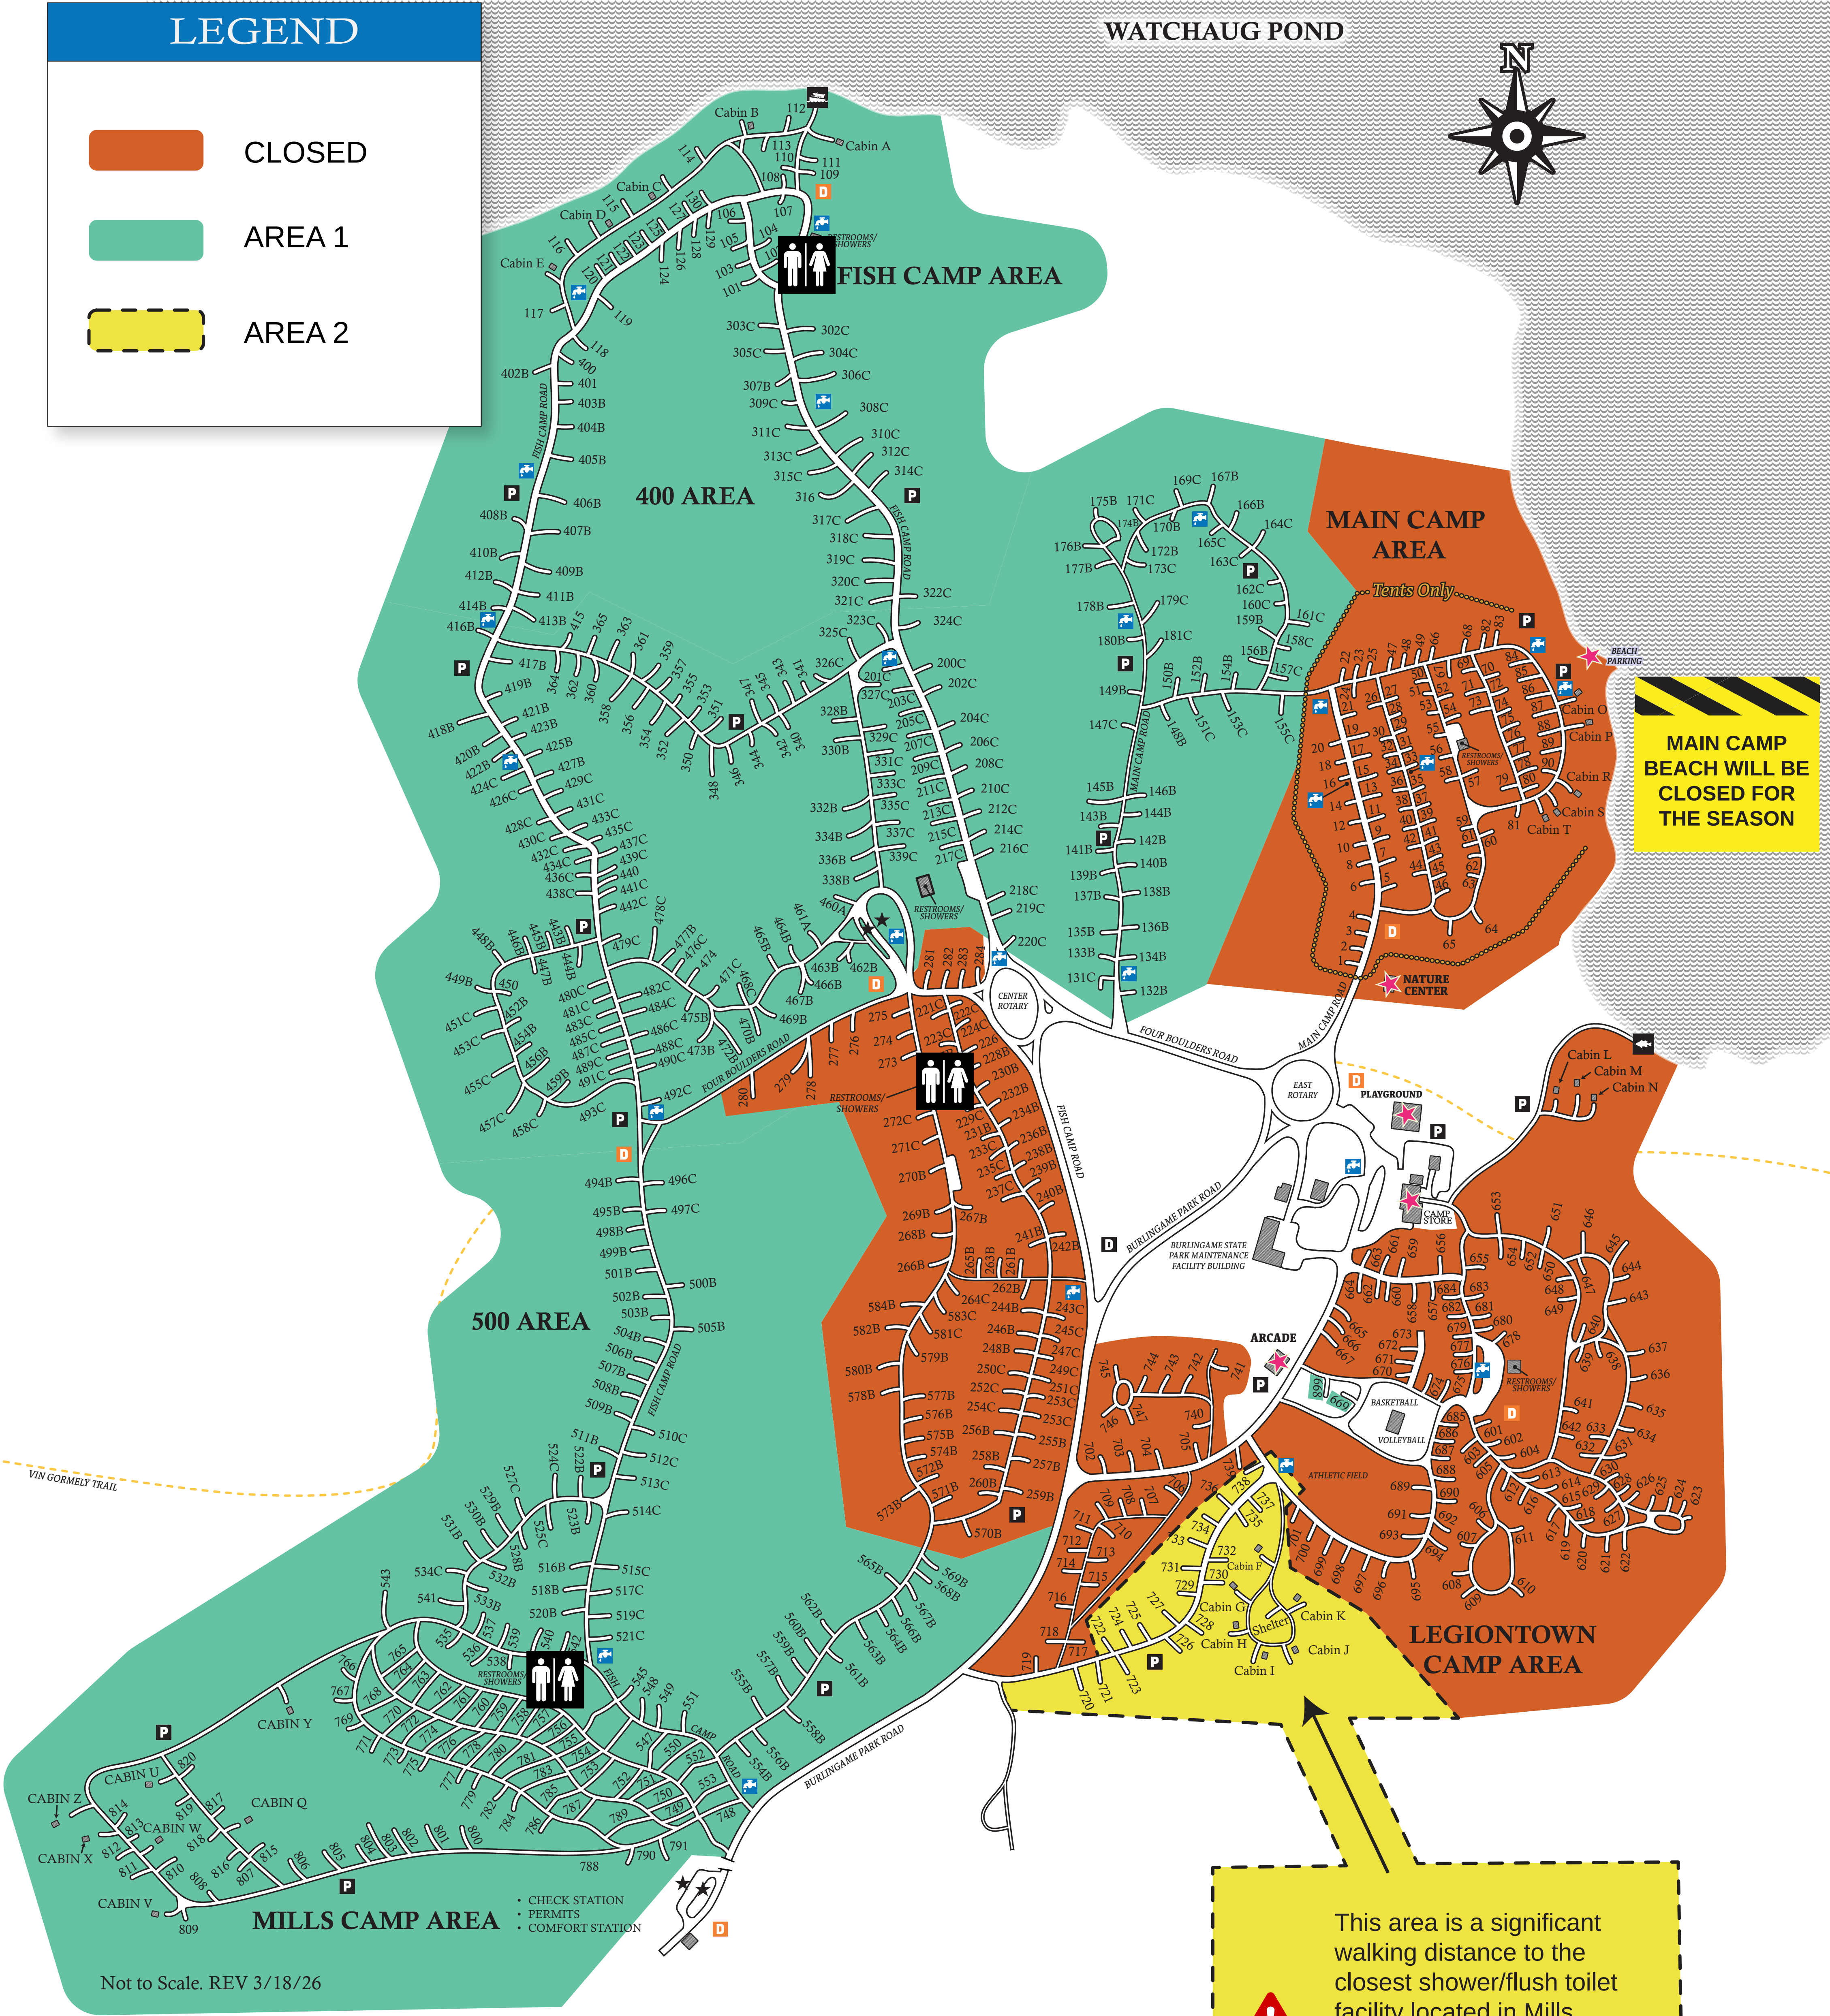

BURLINGAME CAMPGROUND

PHASE 2 - 2026 CAMPING SEASON

LEGEND

-  CLOSED
-  AREA 1
-  AREA 2

WATCHAUG POND

MAIN CAMP BEACH WILL BE CLOSED FOR THE SEASON

! This area is a significant walking distance to the closest shower/flush toilet facility located in Mills Camp. However, there will be port a johns stationed in this area. **Please plan accordingly for your stay.**

Not to Scale. REV 3/18/26